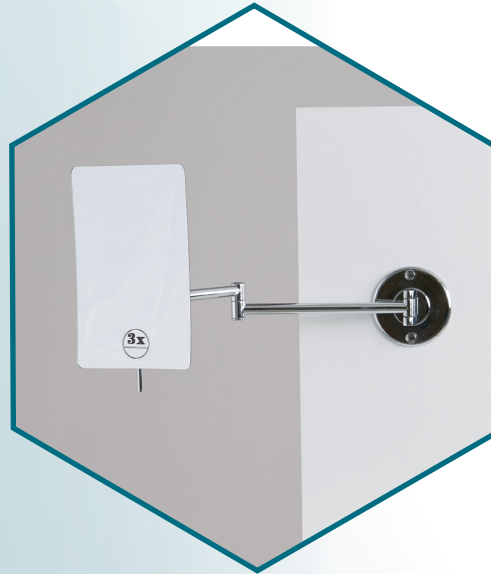

MIRROR TECHNO 2

2 swivel arms
SKU code: H-776-CLAS3

- techno collection
- made of brass, chrome plated
- 3-fold magnification
- mirror dimensions (hwxw): 211 mm x 132 mm
- mounting plate dimensions: $\varnothing$ 89 mm
- mounting plate screw distance: 67 mm