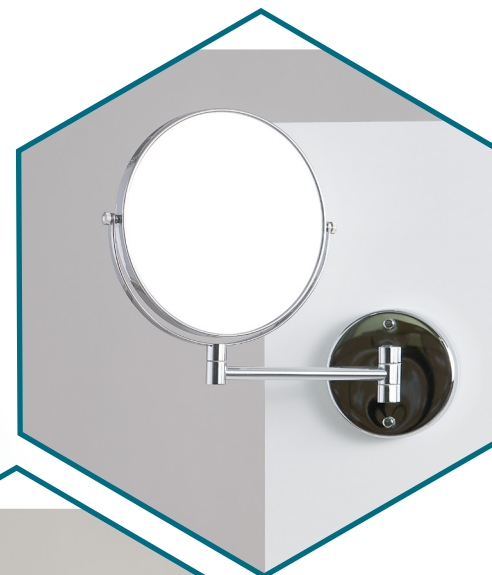

# MAGNIFYING MIRRORS

better visibility for your guests

Be Dutch magnifying mirrors are indispensable for shaving, putting on make-up or putting in contact lenses. They complete every bathroom and make sure that your guests have all the necessities to look their absolute best.

Available in round and square models, with 1 or 2 swivel arms and with or without LED lighting. Made to complement every style of bathroom.

Munnikenheiweg 27  
4879 NE - Etten-Leur  
The Netherlands

+31 (0)76 50 24 750  
info@bedutch.com  
www.bedutch.com

## MIRROR CLASSIC 1

1 swivel arm

- classic collection
- made of brass, chrome plated or black edition
- 2 sides: standard- and 3-fold magnification
- mirror dimensions:  $\varnothing$  200 mm
- mounting plate dimensions:  $\varnothing$  119 mm
- mounting plate screw distance: 90 mm